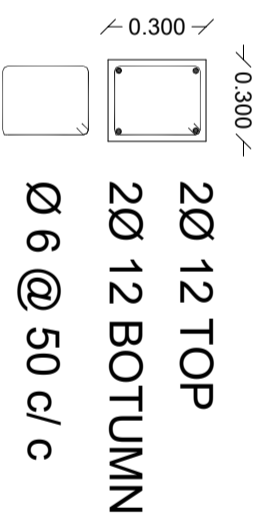

Doors & Window

Symbole	Dimension / cm	
	Width	Hight
D1	300	240
W1	80	30

side view structure

section (1 - 1) beam section