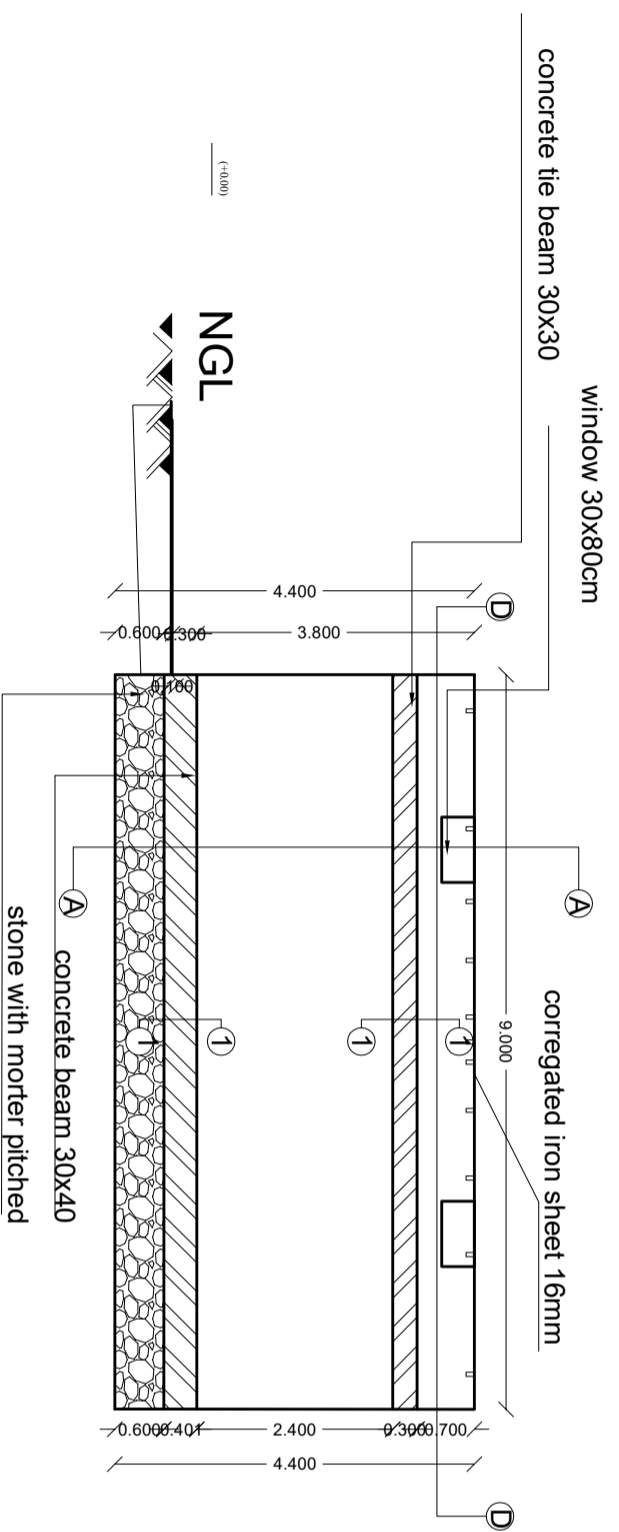

Doors & Window

Symbole	Dimension / cm	
	Width	Hight
D1	300	240
W1	80	30

side view structure

section (1 - 1) beam section